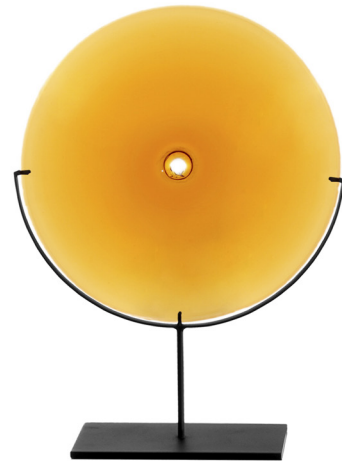

■ Pool A842V3W + A842V30 + A842V3V

■ Pool A842VW0

■ A84203V

■ Pool A842VGW

■ Pool A842V6W

### ESCULTURA

18cm H 32cm  
7,09" H 12,6"

30cm H 53cm  
11,81" H 20,87"

53,3cm H 30,5cm  
20,98" H 12,01"

61cm H 45,7cm  
24,02" H 17,99"

73,7cm H 61cm  
29,02" H 24,02"