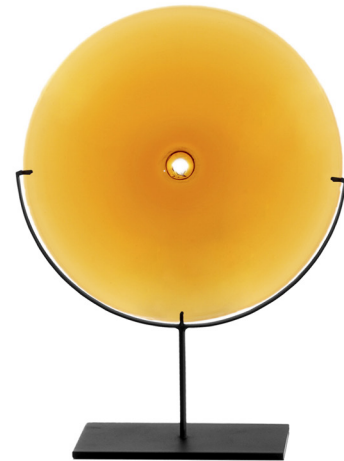

■ Pool A842V3W + A842V30 + A842V3V

■ Pool A842VW0

■ A84203V

■ Pool A842VGW

■ Pool A842V6W

ESQUEMAS

ESCULTURA

18cm H 32cm
7,09" H 12,6"

30cm H 53cm
11,81" H 20,87"

53,3cm H 30,5cm
20,98" H 12,01"

61cm H 45,7cm
24,02" H 17,99"

73,7cm H 61cm
29,02" H 24,02"

FINISHINGS

Acabado

ÁMBAR

BLANCO