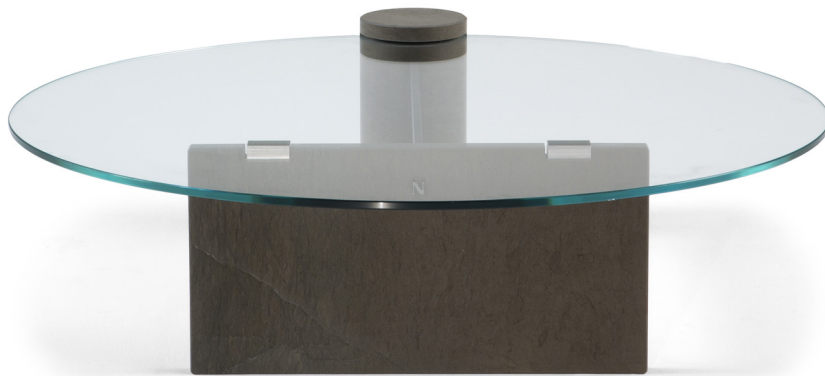

■ T847001XNA + T847002XNA

■ T847001XNA

■ T847002XNA

■ T847003XNA

■ T847004XNA

ALL PICTURES SHOWN ARE FOR ILLUSTRATIVE PURPOSE ONLY. ACTUAL PRODUCT MAY VARY DUE TO PRODUCT ENHANCEMENT.

ESQUEMAS

REDONDO CENTRAL

100cm x 108cm H 30cm
39,37" x 42,52" H 11,81"

REDONDO ACCENT

50cm x 55cm H 50cm
19,69" x 21,65" H 19,69"

FINISHINGS

Acabado estructura

Pewt/Fossena

Carrara Pewter

Acabdo top

Extra Clear Glass