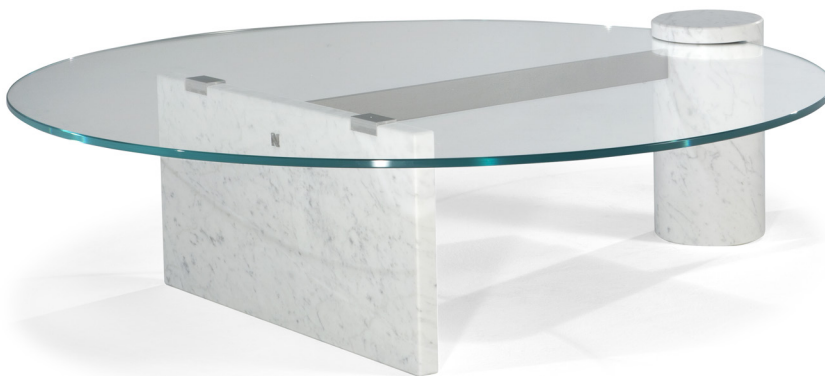

■ T847001XNA + T847002XNA

■ T847001XNA

■ T847002XNA

■ T847003XNA

■ T847004XNA

ALL PICTURES SHOWN ARE FOR ILLUSTRATIVE PURPOSE ONLY. ACTUAL PRODUCT MAY VARY DUE TO PRODUCT ENHANCEMENT.

ESQUEMAS

REDONDO CENTRAL

100cm x 108cm H 30cm
39,37" x 42,52" H 11,81"

REDONDO ACCENT

50cm x 55cm H 50cm
19,69" x 21,65" H 19,69"

FINISHINGS

Acabado estructura

Pewt/Fossena

Carrara Pewter

Acabdo top

Extra Clear Glass